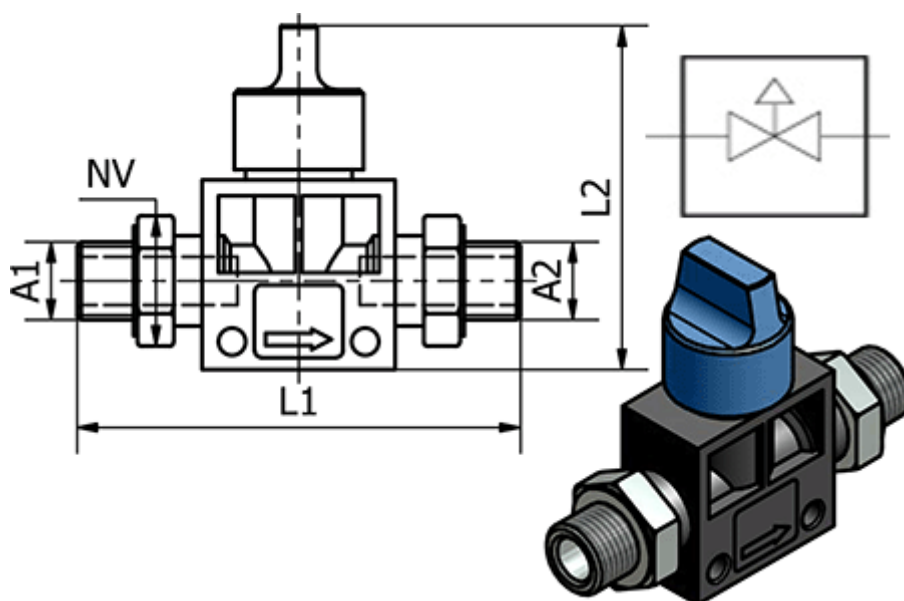

Data Sheet

Article number: 5861943838

Description: Hand Valve 194.3838 - G 3/8" G 3/8"
Thread/Thread

Measures

L1	= 81.5
L2	= 46
NV	= 17/20
Thread A1	= G 3/8"
Thread A2	= G 3/8"